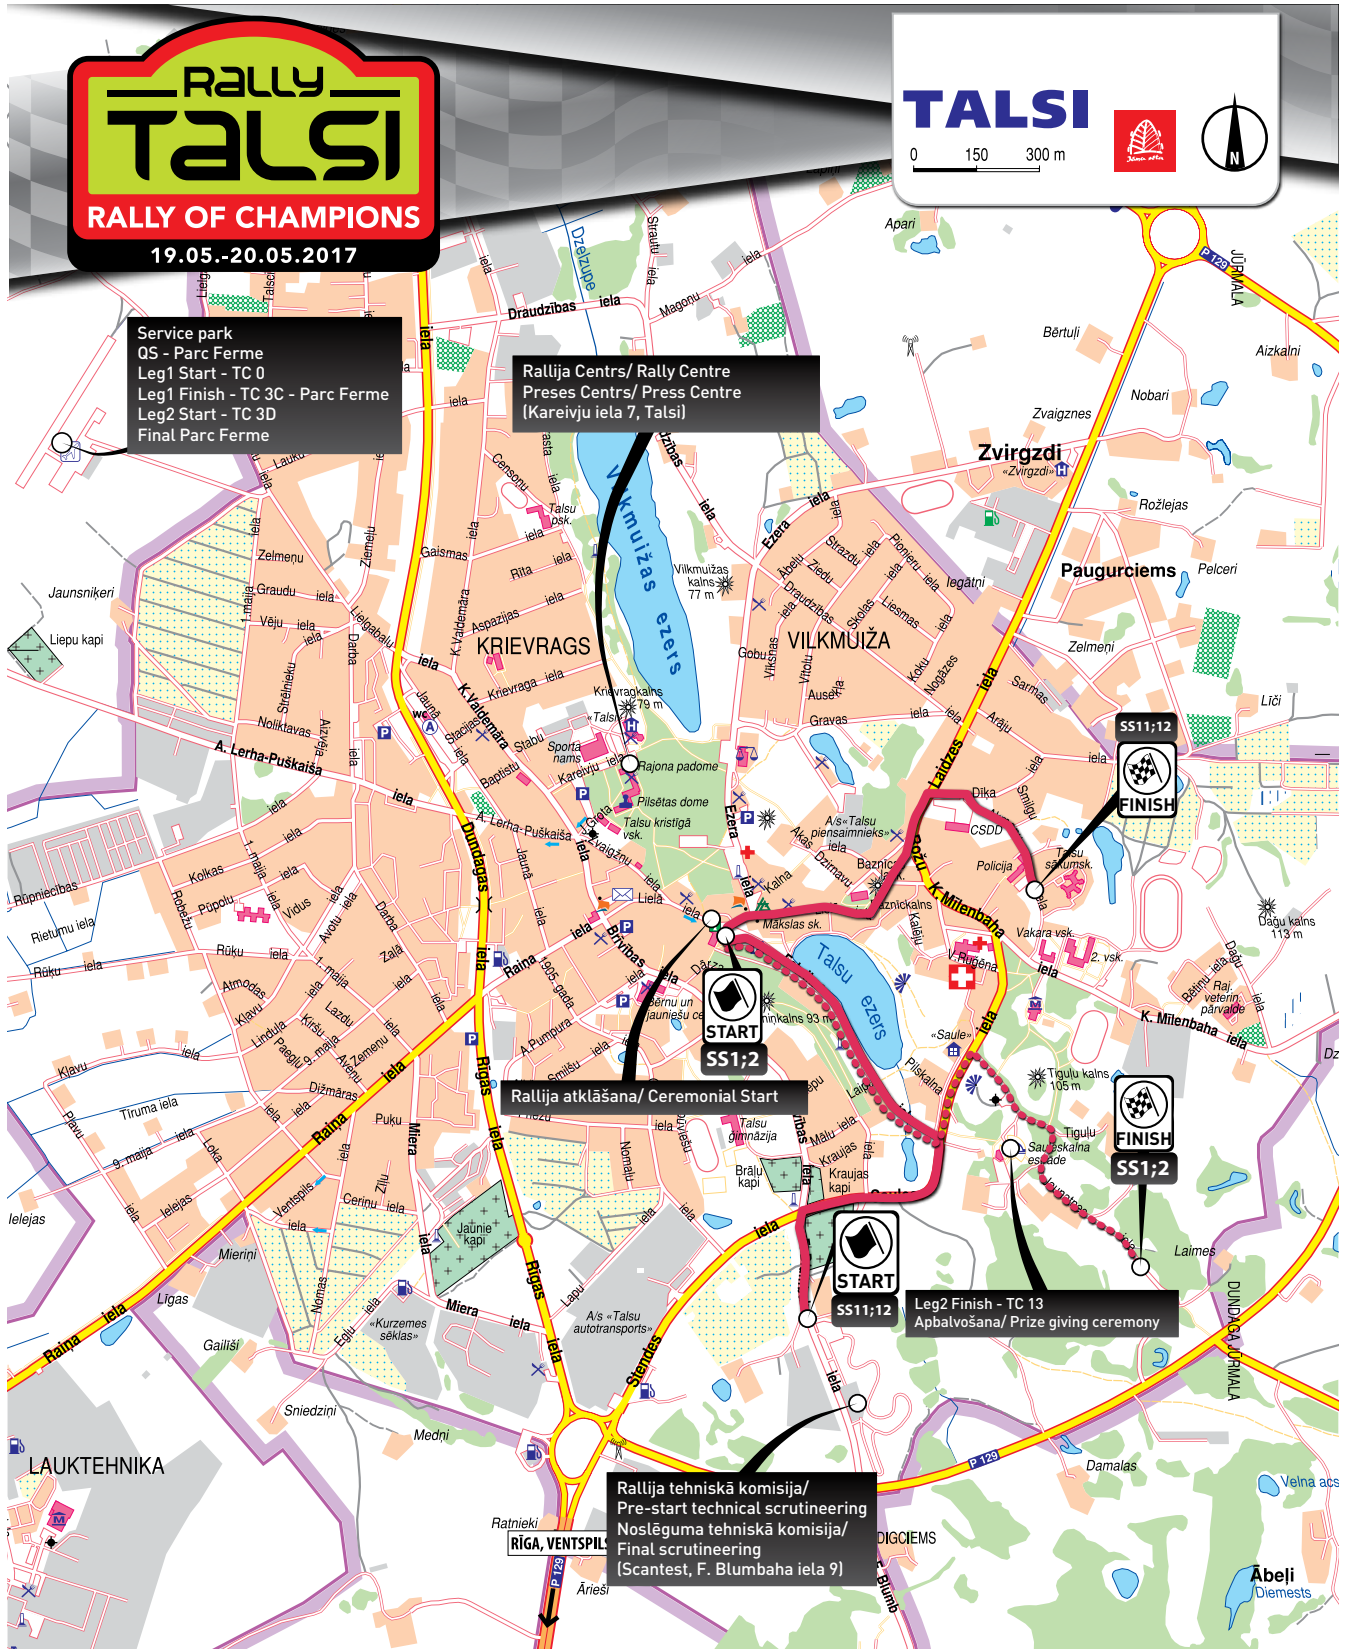

20.3 2. APLIS

Appendix 1. Leg 2 (Sunrise: 4:57, Sunset: 21:44)							Saturday, 20th of May 2017	
TC / LK	LOCATION / VIETAS NOSAUKUMS	SS dist./ dist.	PS	Liaison dist./ Pārbrauciens	Total dist./ Kopā	Target time/ Laika norma	1st car due/ 1a/m laiks	
3D	Parc ferme OUT/ Service in						09:00	
	Service C - TALSI AIRFIELD	(0,00)		(0,00)	(0,00)	00:15		
3E	Service OUT						09:15	
RZ	Refuel TALSI service park							
3	Distance to next refuel	(38,06)		(87,34)	(125,40)			
4				24,93	24,93	00:27	09:42	
SS 4	Kurzemes Radio	13,05				00:03	09:45	
5				33,68	46,73	00:47	10:32	
SS 5	Autobrava	25,01				00:03	10:35	
5A	Regroup IN			28,73	53,74	00:55	11:30	
	Regrouping zone (Airfield)					00:20		
5B	Regroup OUT / Service IN						11:50	
	Service D - TALSI AIRFIELD	(38,06)		(87,34)	(125,40)	00:30		
5C	Service OUT						12:20	
RZ	Refuel TALSI service park							
4	Distance to next refuel	(36,16)		(103,66)	(139,82)			
6				37,59	37,59	00:42	13:02	
SS 6	Delfi	11,26				00:03	13:05	
7				1,56	12,82	00:27	13:32	
SS 7	Ramirent	13,64				00:03	13:35	
8				18,53	32,17	00:49	14:24	
SS 8	Esi draugs	11,26				00:03	14:27	
8A	Regroup IN			41,00	57,24	00:55	15:22	
	Regrouping zone (Airfield)					00:15		
8B	Regroup OUT / Service IN						15:37	
	Service E - TALSI AIRFIELD	(36,16)		(103,66)	(139,82)	00:30		
8C	Service OUT						16:07	
RZ	Refuel TALSI service park							
5	Distance to next refuel	(16,44)		(13,91)	(30,35)			
9				7,11	7,11	00:15	16:22	
SS9	Neste 1	8,22				00:03	16:25	
10				1,17	9,39	00:10	16:35	
SS10	Neste 2	8,22				00:03	16:38	
10A	Regroup IN			5,63	13,85	00:14	16:52	
	Regrouping zone (Airfield)					00:24		
10B	Regroup OUT / Service IN						17:16	
	Service H - TALSI AIRFIELD	(16,44)		(13,91)	(30,35)	00:30		
10C	Service OUT						17:46	
RZ	Refuel TALSI service park							
6	Distance to next refuel	(4,88)		(13,46)	(18,34)			
11				4,52	4,52	00:11	17:57	
SS 11	Talsi City Special 1	2,44				00:03	18:00	
12				3,44	5,88	00:10	18:10	
SS 12	Talsi City Special 2	2,44				00:03	18:13	
13	Rally Finish			3,25	5,69	00:10	18:23	
14	PF - TALSI early arrival allowed			7,94	7,94	00:27	18:50	
Leg 2 total		95,54		218,37	313,91			

RALLY TOTALS					
Leg	No. of SS	SS dist.	Liaison dist.	Total. dist.	
1	3	30,97	29,06	60,03	51,59%
2	9	95,54	218,37	313,91	30,44%
Overall Totals	12	126,51	247,43	373,94	33,83%

updated 05.05.2017.

21 KARTES UN SHĒMAS >

21.1 TALSĪ