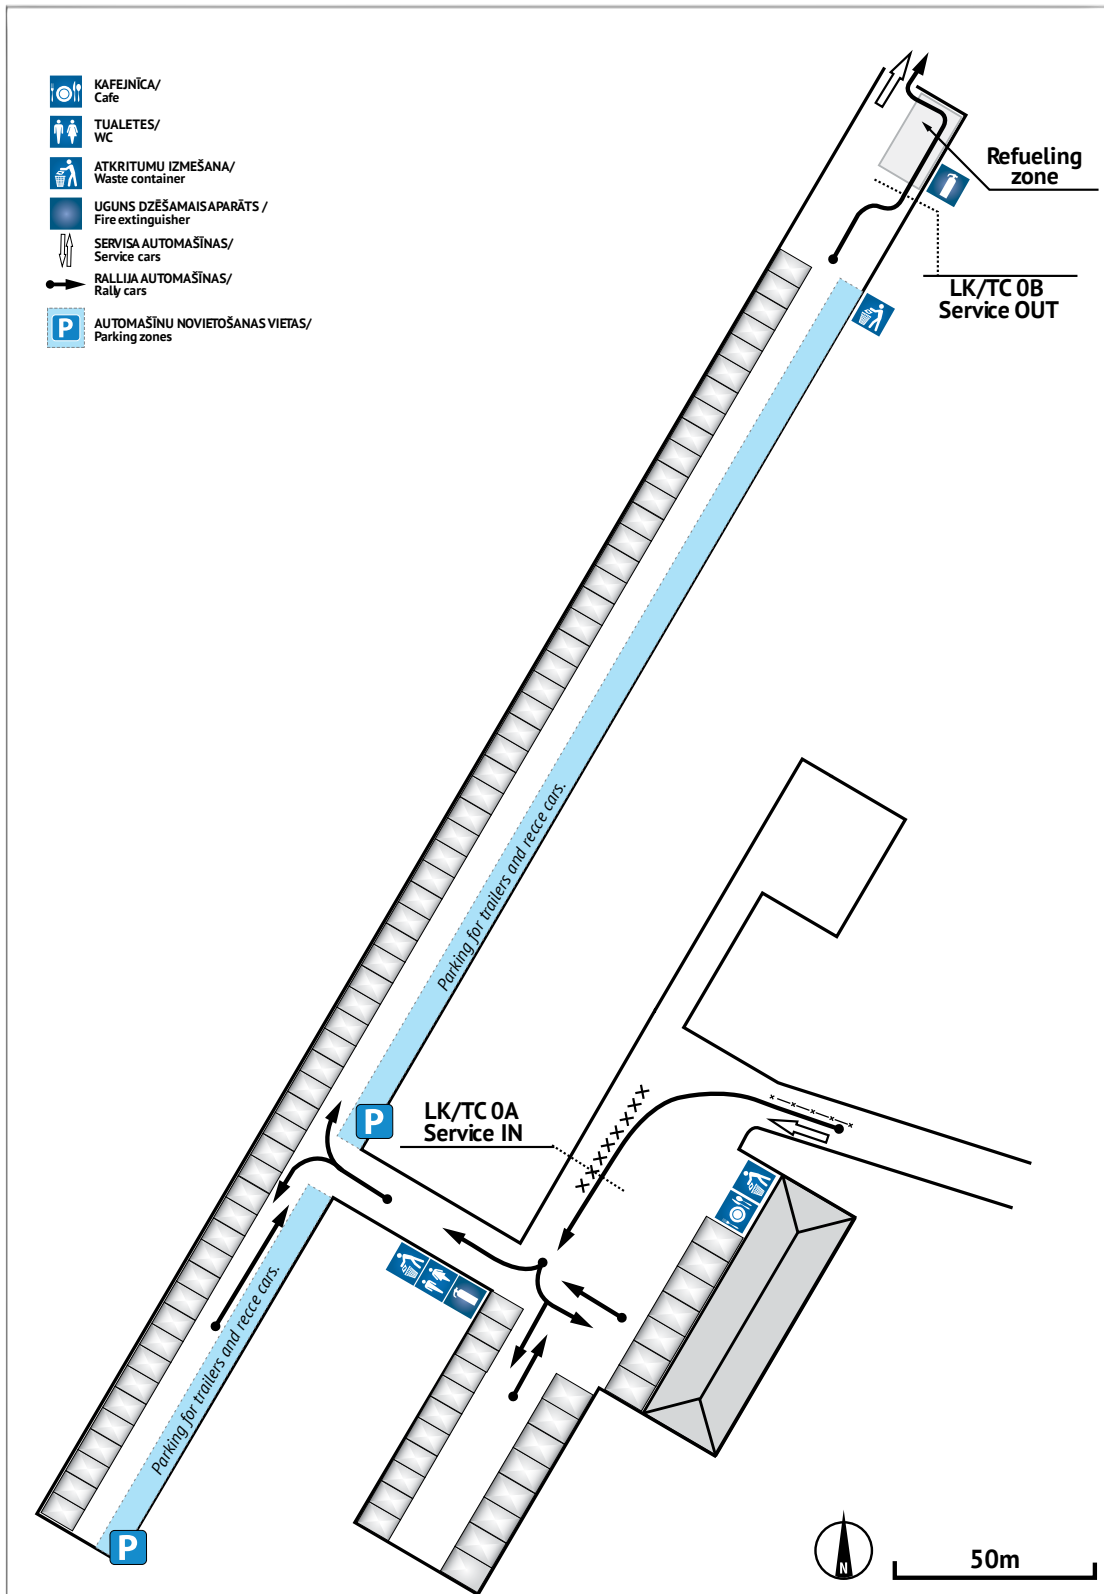

21.3 SERVISA PARKS

17.-21.05.2017
Slēdz no 08:00 līdz 17:00