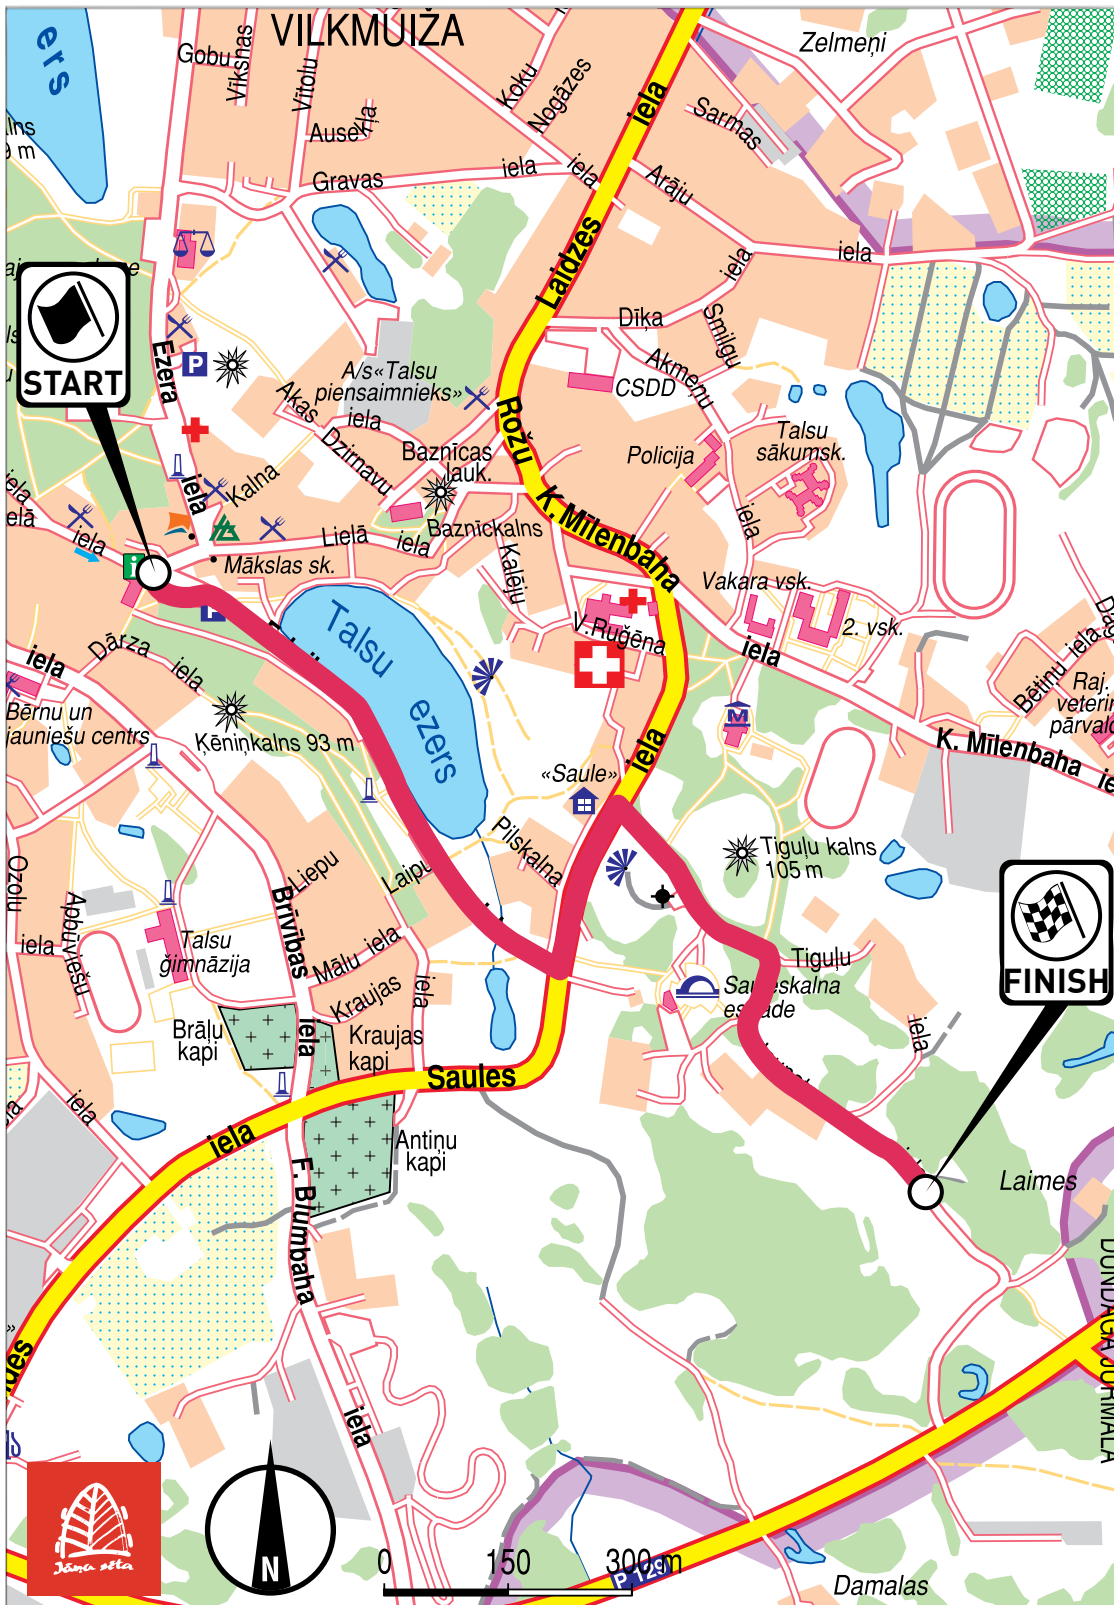

21.6 SS1/2 CANON BIZNESA CENTRS - IB SERVISS