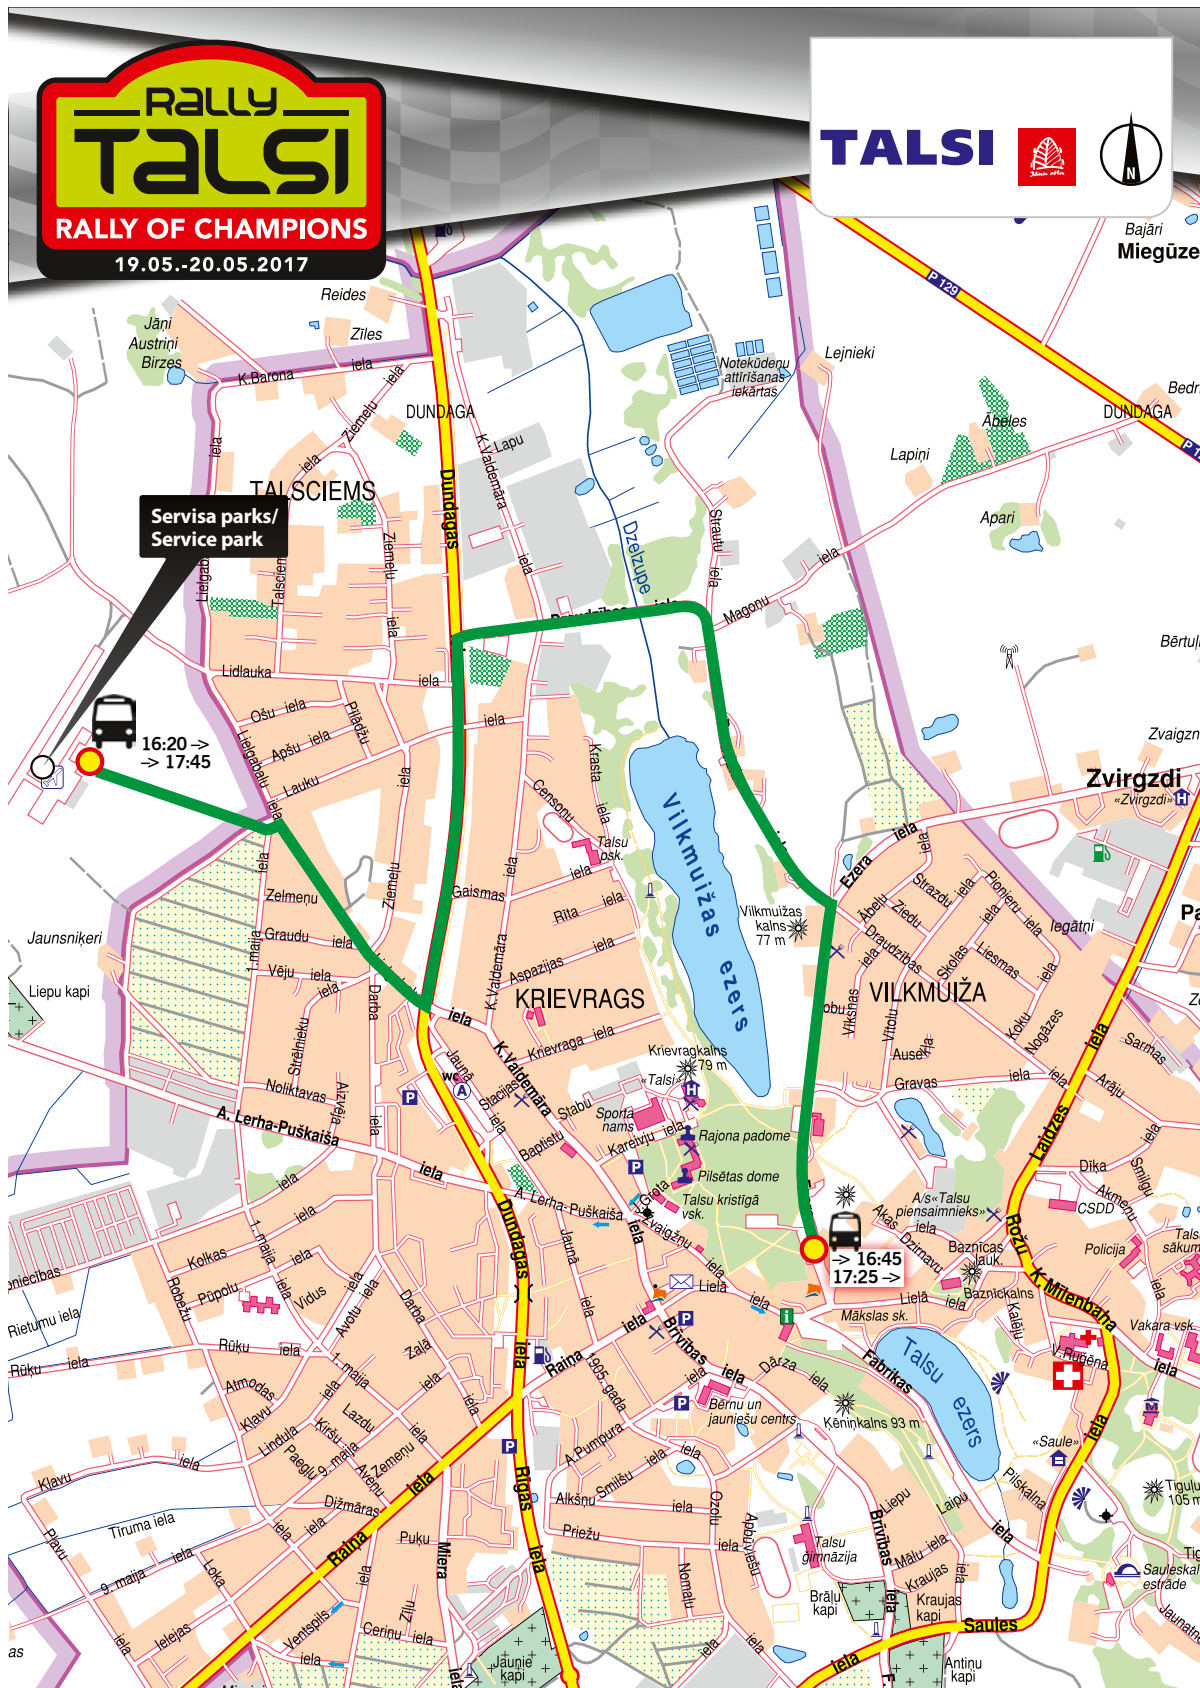

21.2 STARTA POZĪCIJU IZVĒLES AUTOBUSA MARŠRUTS