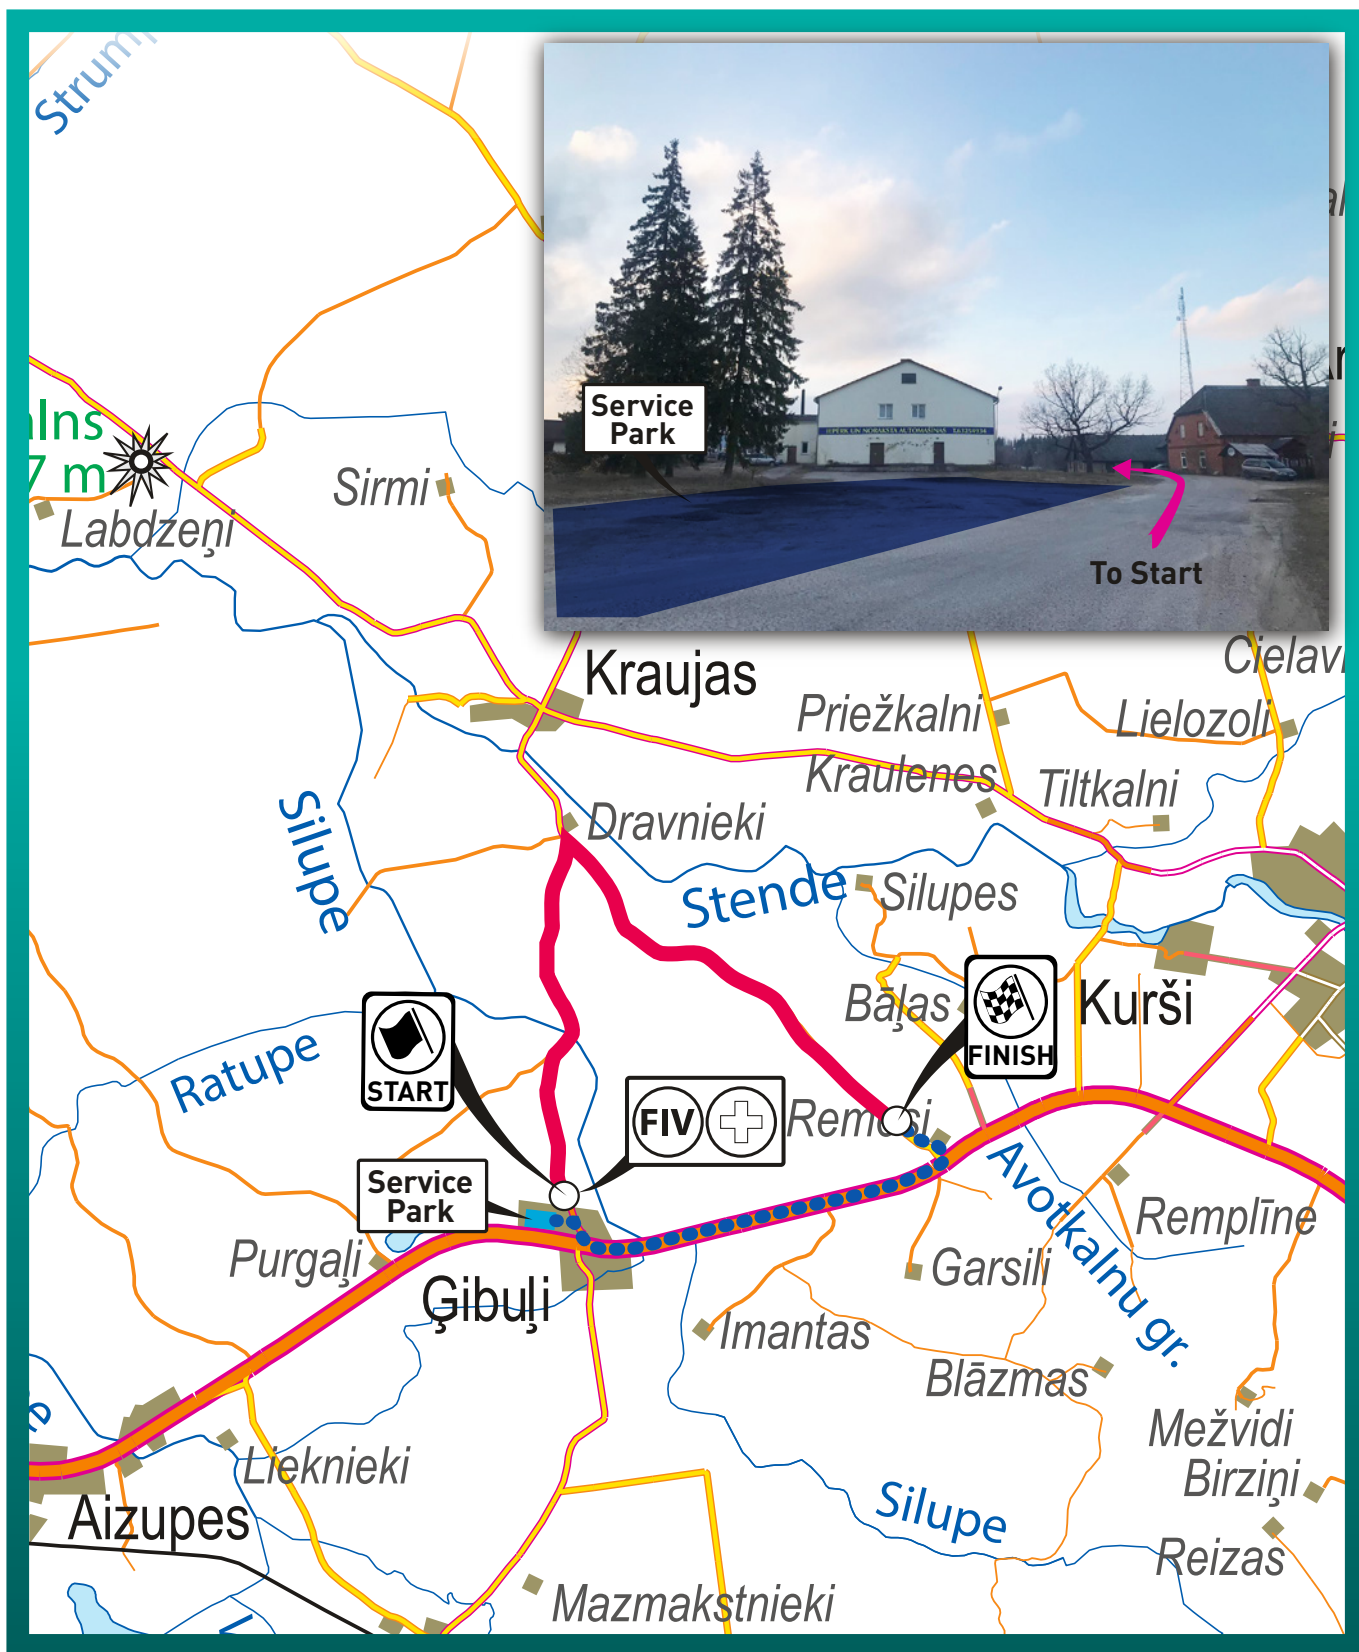

RALLY LIEPĀJA

TALSI • LIEPĀJA • 2020

Test option 2

Distance 4.8 km

Cost per car 600€ + VAT

Driving from 10.00 to 17.00

Start: 57.206149, 22.432217

Service Park: 57.205277, 22.432986