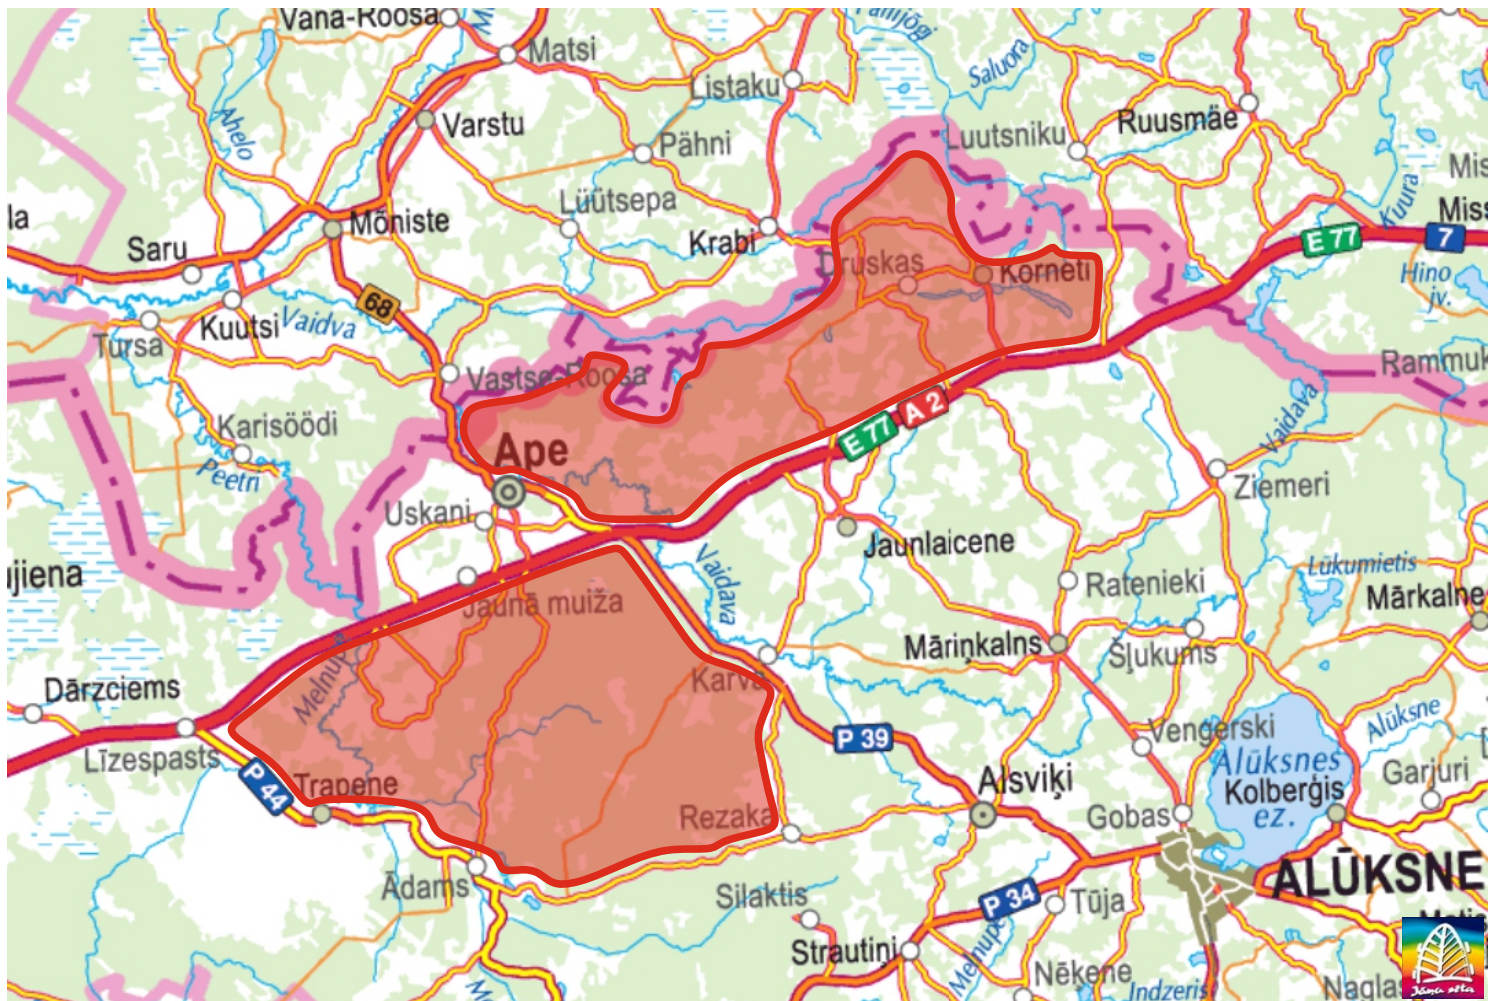

FORBIDDEN AREA

Charted region in the map is forbidden zone for drivers, participants and their representatives from 22.01.2014. till 21.02.2014. It is forbidden to drive on the roads in the charted region.

Ape district

FORBIDDEN AREA

Charted region in the map is forbidden zone for drivers, participants and their representatives from 22.01.2014. till 21.02.2014. It is forbidden to drive on the roads in the charted region.